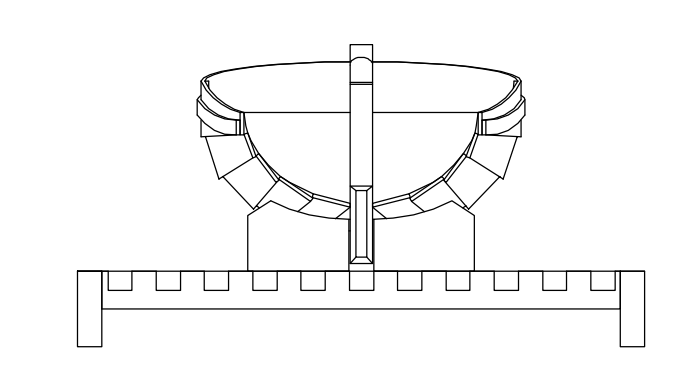

Black Rose

Designed for Mark Steele - Auckland - New Zealand

1/48th scale B1 size Drawings researched, designed & drawn by Harold H. Duncan - May 2010

These registry marks are 500mm apart

These registry marks
 are 300mm apart

Black Rose

Designed for Mark Steele - KIK Designs - Auckland - New Zealand