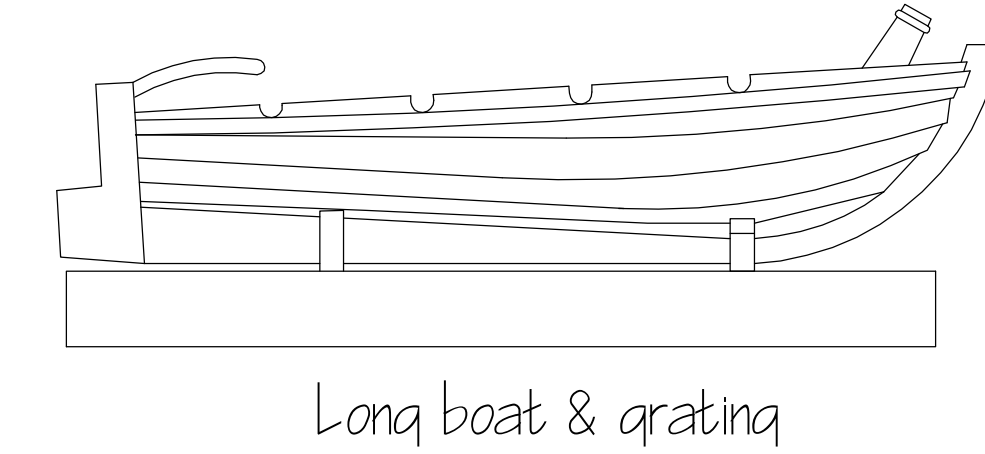

Black Rose

Designed for Mark Steele - Auckland - New Zealand

1/48th scale B1 size Drawings researched, designed & drawn by Harold H. Duncan - May 2010

These registry marks are 500mm apart

These registry marks
 are 300mm apart

Black Rose

Designed for Mark Steele - KIK Designs - Auckland - New Zealand