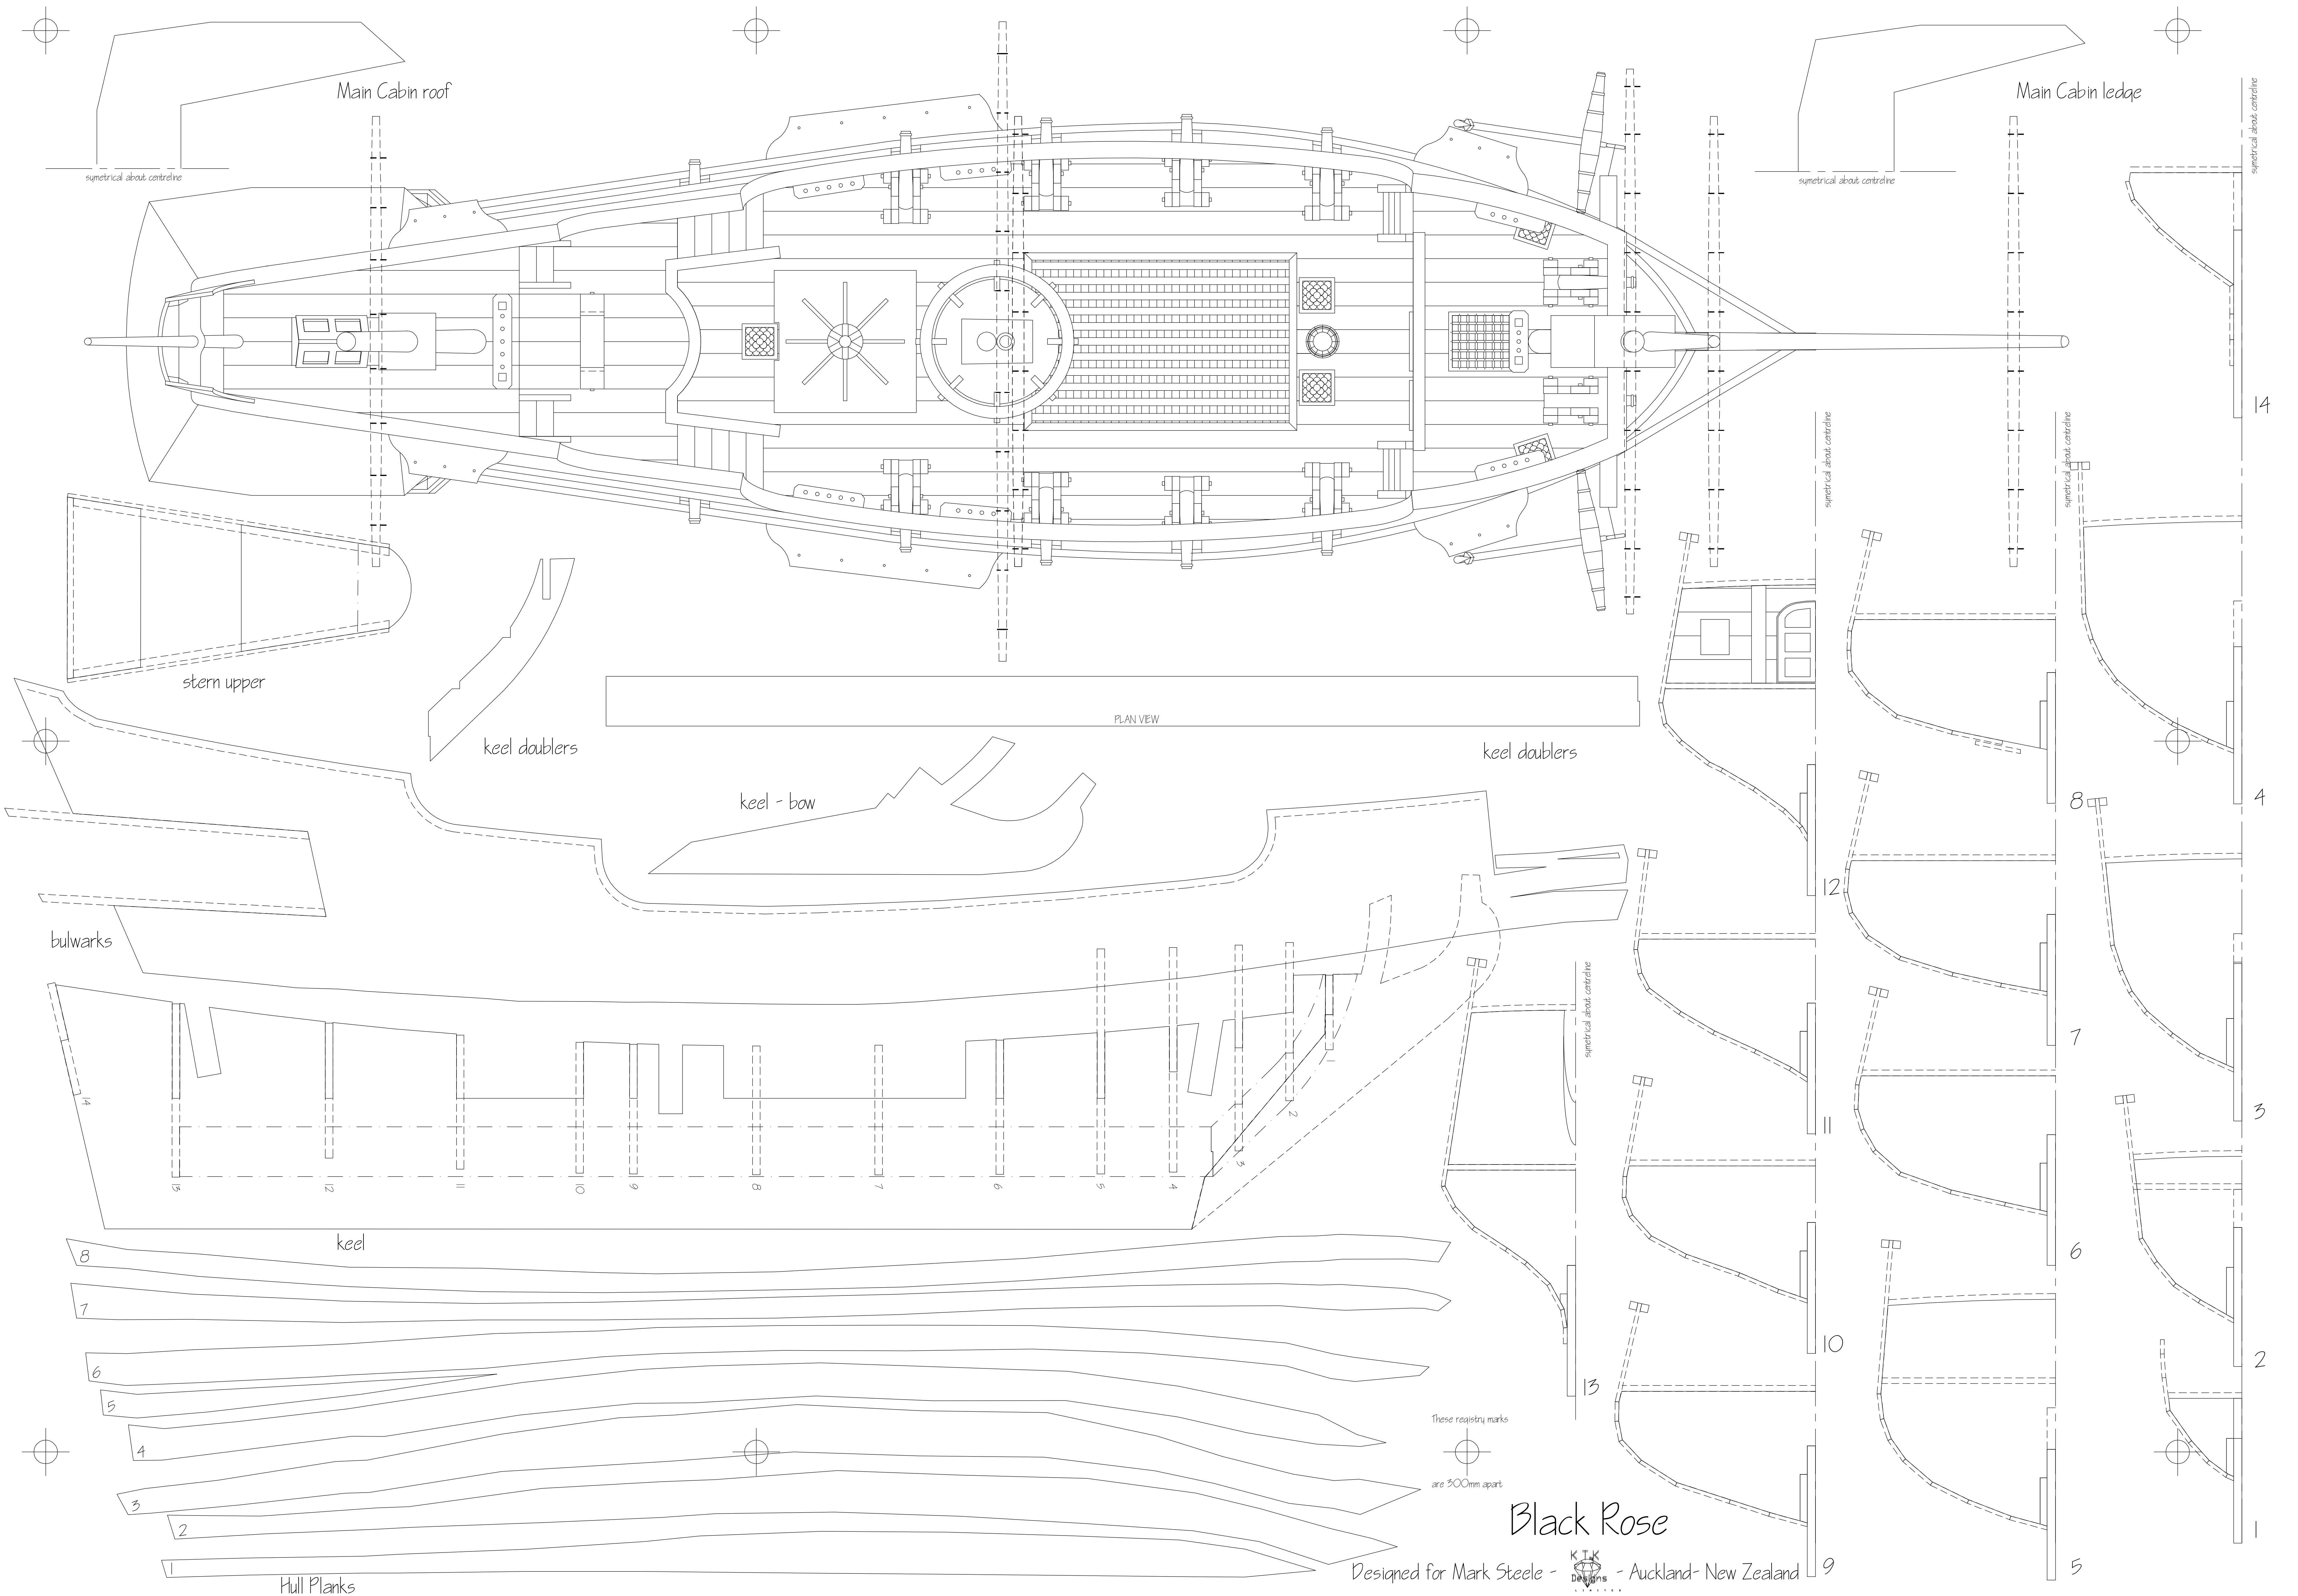

Black Rose

Designed for Mark Steele - Auckland - New Zealand

1/48th scale B1 size Drawings researched, designed & drawn by Harold H. Duncan - May 2010

These registry marks are 500mm apart

These registry marks
 are 300mm apart

Black Rose

Designed for Mark Steele - KIK Designs - Auckland - New Zealand