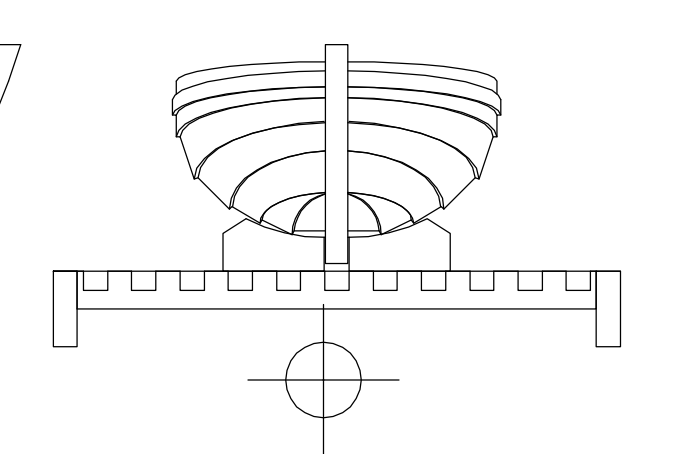

Black Rose

Designed for Mark Steele - Auckland - New Zealand

1/48th scale B1 size Drawings researched, designed & drawn by Harold H. Duncan - May 2010

These registry marks are 500mm apart

These registry marks
 are 300mm apart

Black Rose

Designed for Mark Steele - KIK Designs - Auckland - New Zealand