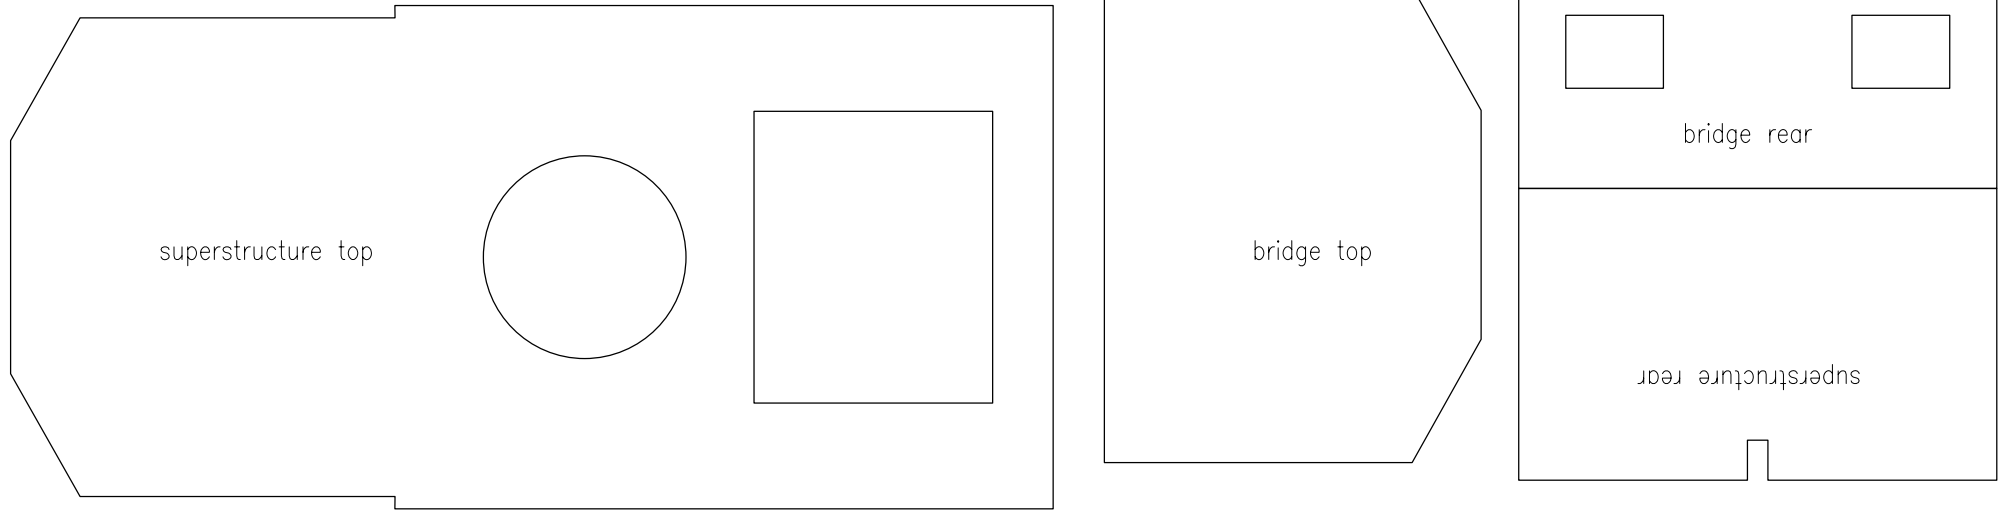

# Otter

10 3/4" long EeZeBilt model -

- by Keil Kraft, England, 1958

Full Size Templates to be Printed at A4 size with no scaling  
Sheet 2 of 4

# Otter

10 3/4" long EeZeBilt model -  - by Keil Kraft, England, 1958

Full Size Templates to be Printed at A4 size with no scaling  
Sheet 3 of 4

otter panel 5. 1/16" 1 in kit

# Otter

10 3/4" long EeZebilt model -

- by Keil Kraft, England, 1958

Full Size Templates to be Printed at A4 size with no scaling  
Sheet 4 of 4