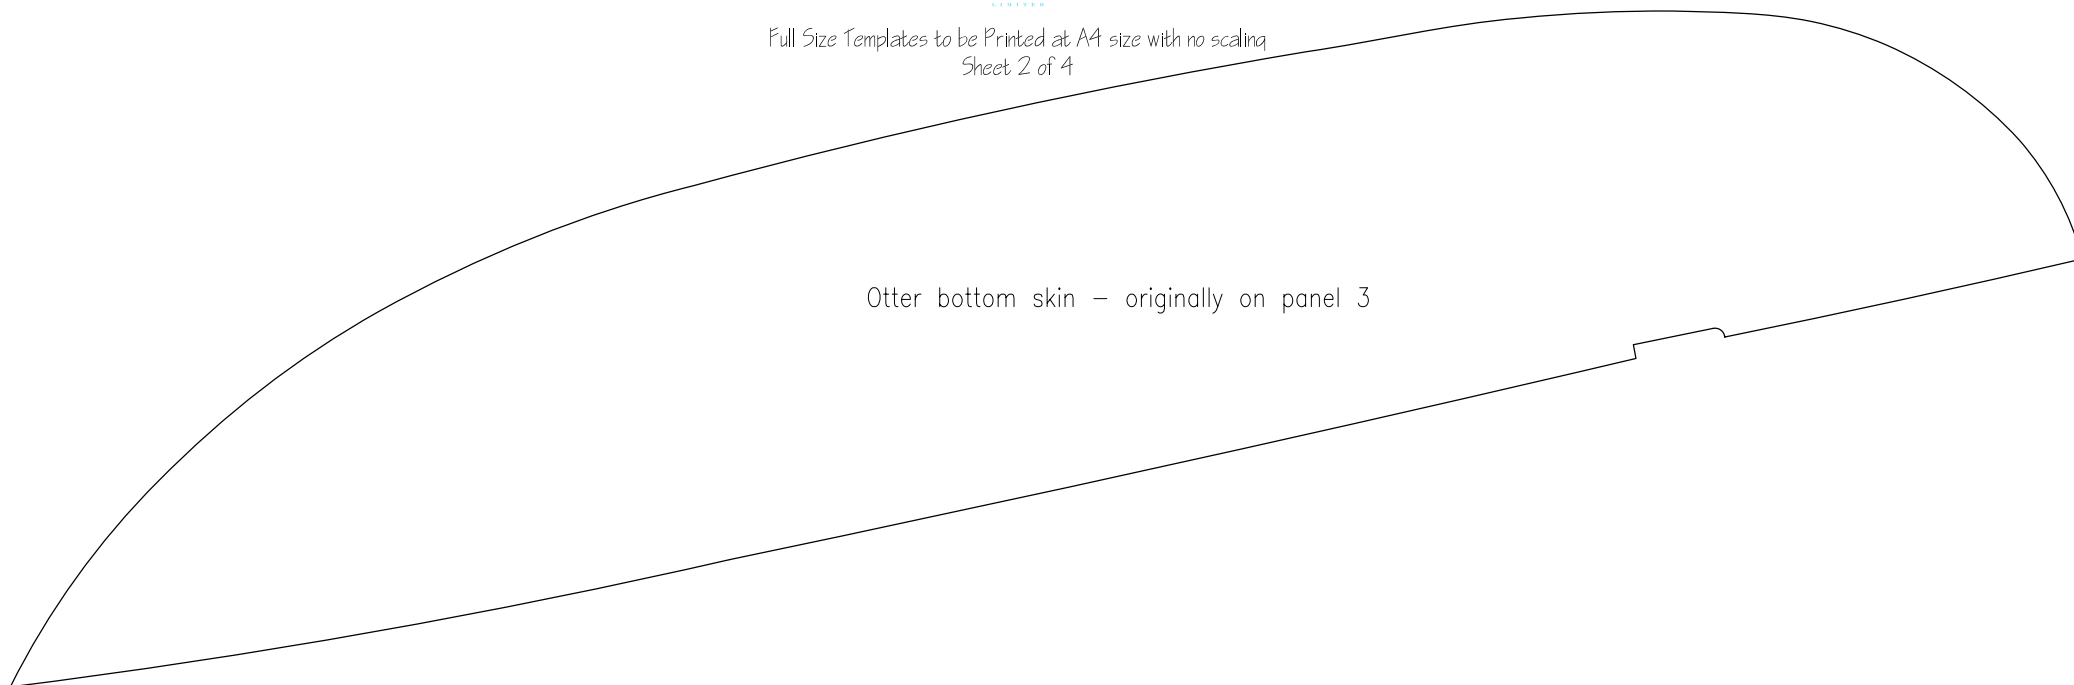

# Otter

10 3/4" long EeZeBilt model -

- by Keil Kraft, England, 1958

Full Size Templates to be Printed at A4 size with no scaling

Sheet 1 of 4

# Otter

10 3/4" long EeZeBilt model -

- by Keil Kraft, England, 1958

Full Size Templates to be Printed at A4 size with no scaling  
Sheet 2 of 4

# Otter

10 3/4" long EeZeBilt model -  - by Keil Kraft, England, 1958

Full Size Templates to be Printed at A4 size with no scaling  
Sheet 3 of 4

otter panel 5. 1/16" 1 in kit

# Otter

10 3/4" long EeZebilt model -

- by Keil Kraft, England, 1958

Full Size Templates to be Printed at A4 size with no scaling  
Sheet 4 of 4