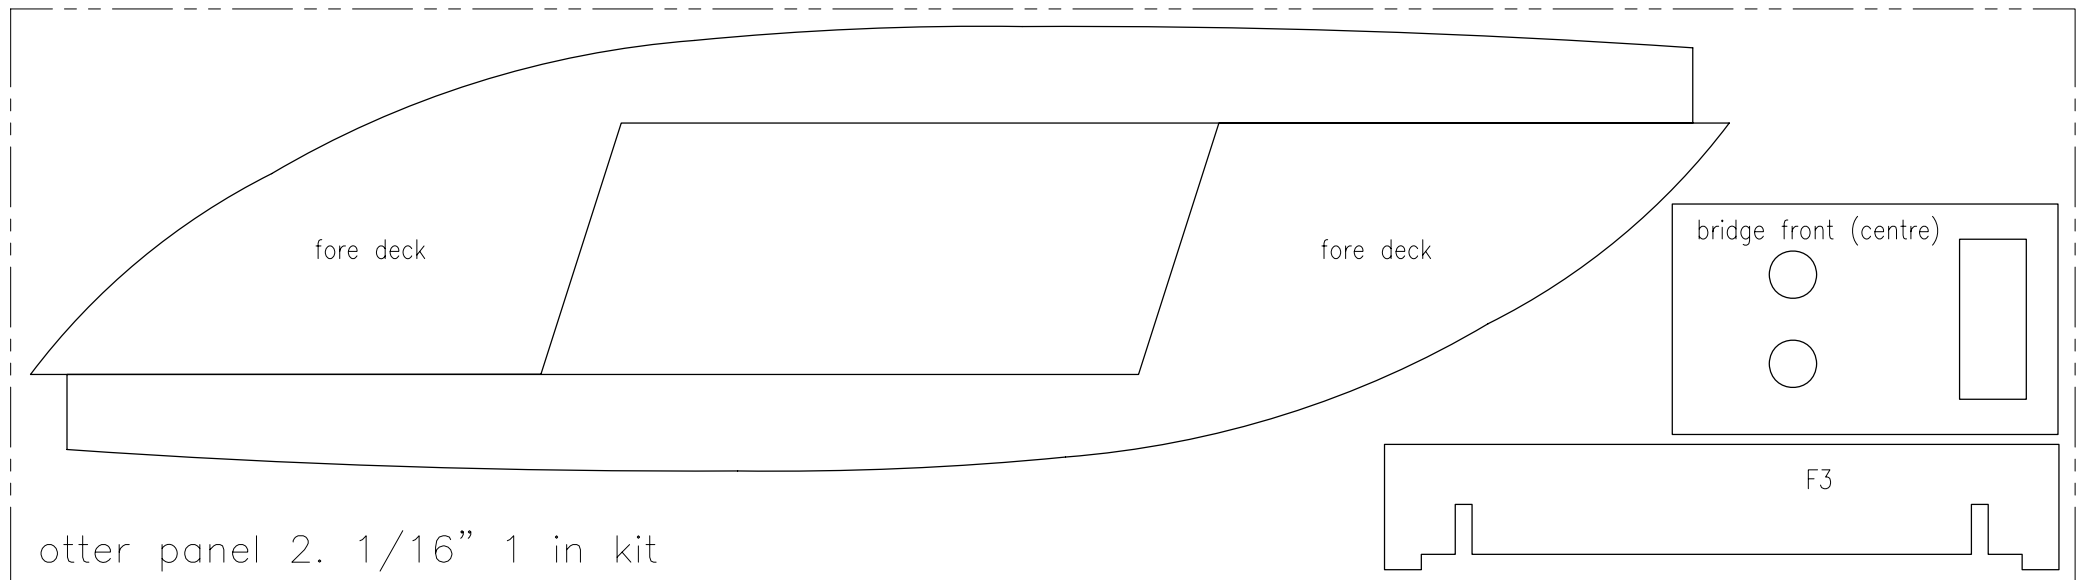

# Otter

10 3/4" long EeZeBilt model -

- by Keil Kraft, England, 1958

Full Size Templates to be Printed at A4 size with no scaling

Sheet 1 of 4

# Otter

10 3/4" long EeZeBilt model -

- by Keil Kraft, England, 1958

Full Size Templates to be Printed at A4 size with no scaling  
Sheet 2 of 4

# Otter

10 3/4" long EeZeBilt model -  - by Keil Kraft, England, 1958

Full Size Templates to be Printed at A4 size with no scaling  
Sheet 3 of 4

otter panel 5. 1/16" 1 in kit

# Otter

10 3/4" long EeZebilt model -

- by Keil Kraft, England, 1958

Full Size Templates to be Printed at A4 size with no scaling  
Sheet 4 of 4