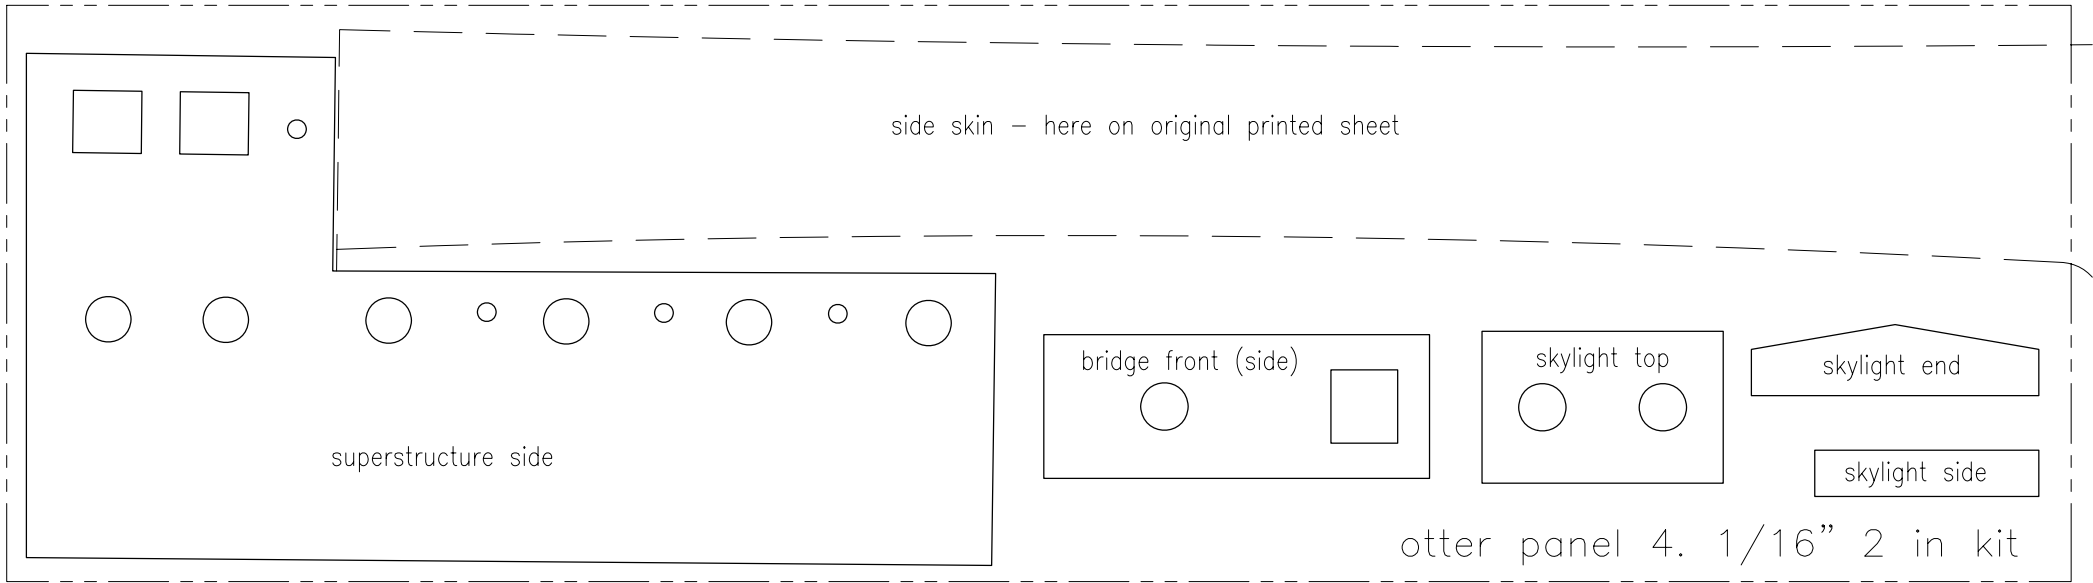

# Otter

10 3/4" long EeZeBilt model -

- by Keil Kraft, England, 1958

Full Size Templates to be Printed at A4 size with no scaling  
Sheet 2 of 4

# Otter

10 3/4" long EeZeBilt model -  - by Keil Kraft, England, 1958

Full Size Templates to be Printed at A4 size with no scaling  
Sheet 3 of 4

otter panel 5. 1/16" 1 in kit

# Otter

10 3/4" long EeZebilt model -

- by Keil Kraft, England, 1958

Full Size Templates to be Printed at A4 size with no scaling  
Sheet 4 of 4