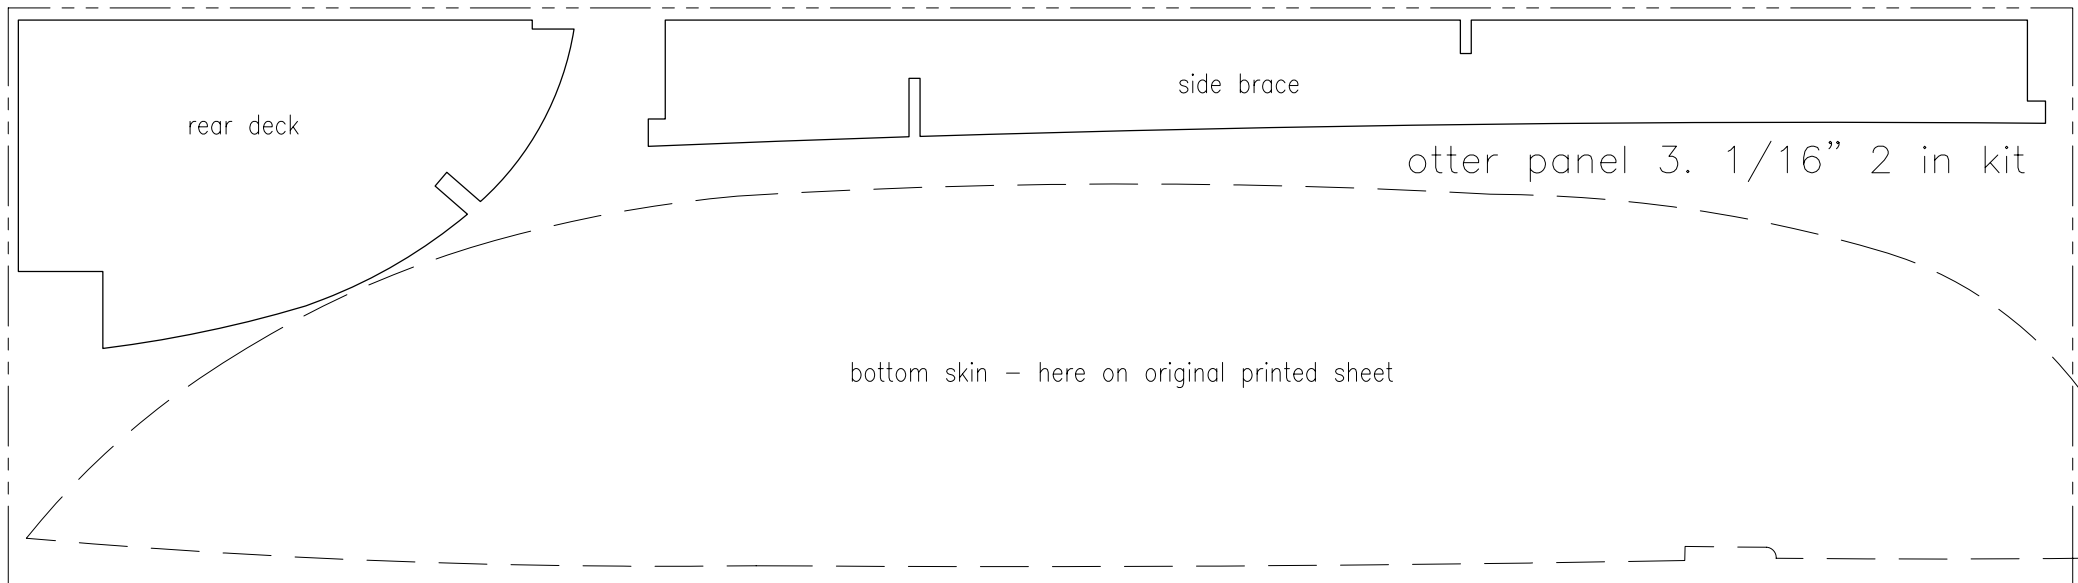

# Otter

10 3/4" long EeZeBilt model -

- by Keil Kraft, England, 1958

Full Size Templates to be Printed at A4 size with no scaling

Sheet 1 of 4

# Otter

10 3/4" long EeZeBilt model -

- by Keil Kraft, England, 1958

Full Size Templates to be Printed at A4 size with no scaling  
Sheet 2 of 4

# Otter

10 3/4" long EeZeBilt model -  - by Keil Kraft, England, 1958

Full Size Templates to be Printed at A4 size with no scaling  
Sheet 3 of 4

otter panel 5. 1/16" 1 in kit

# Otter

10 3/4" long EeZebilt model -

- by Keil Kraft, England, 1958

Full Size Templates to be Printed at A4 size with no scaling  
Sheet 4 of 4