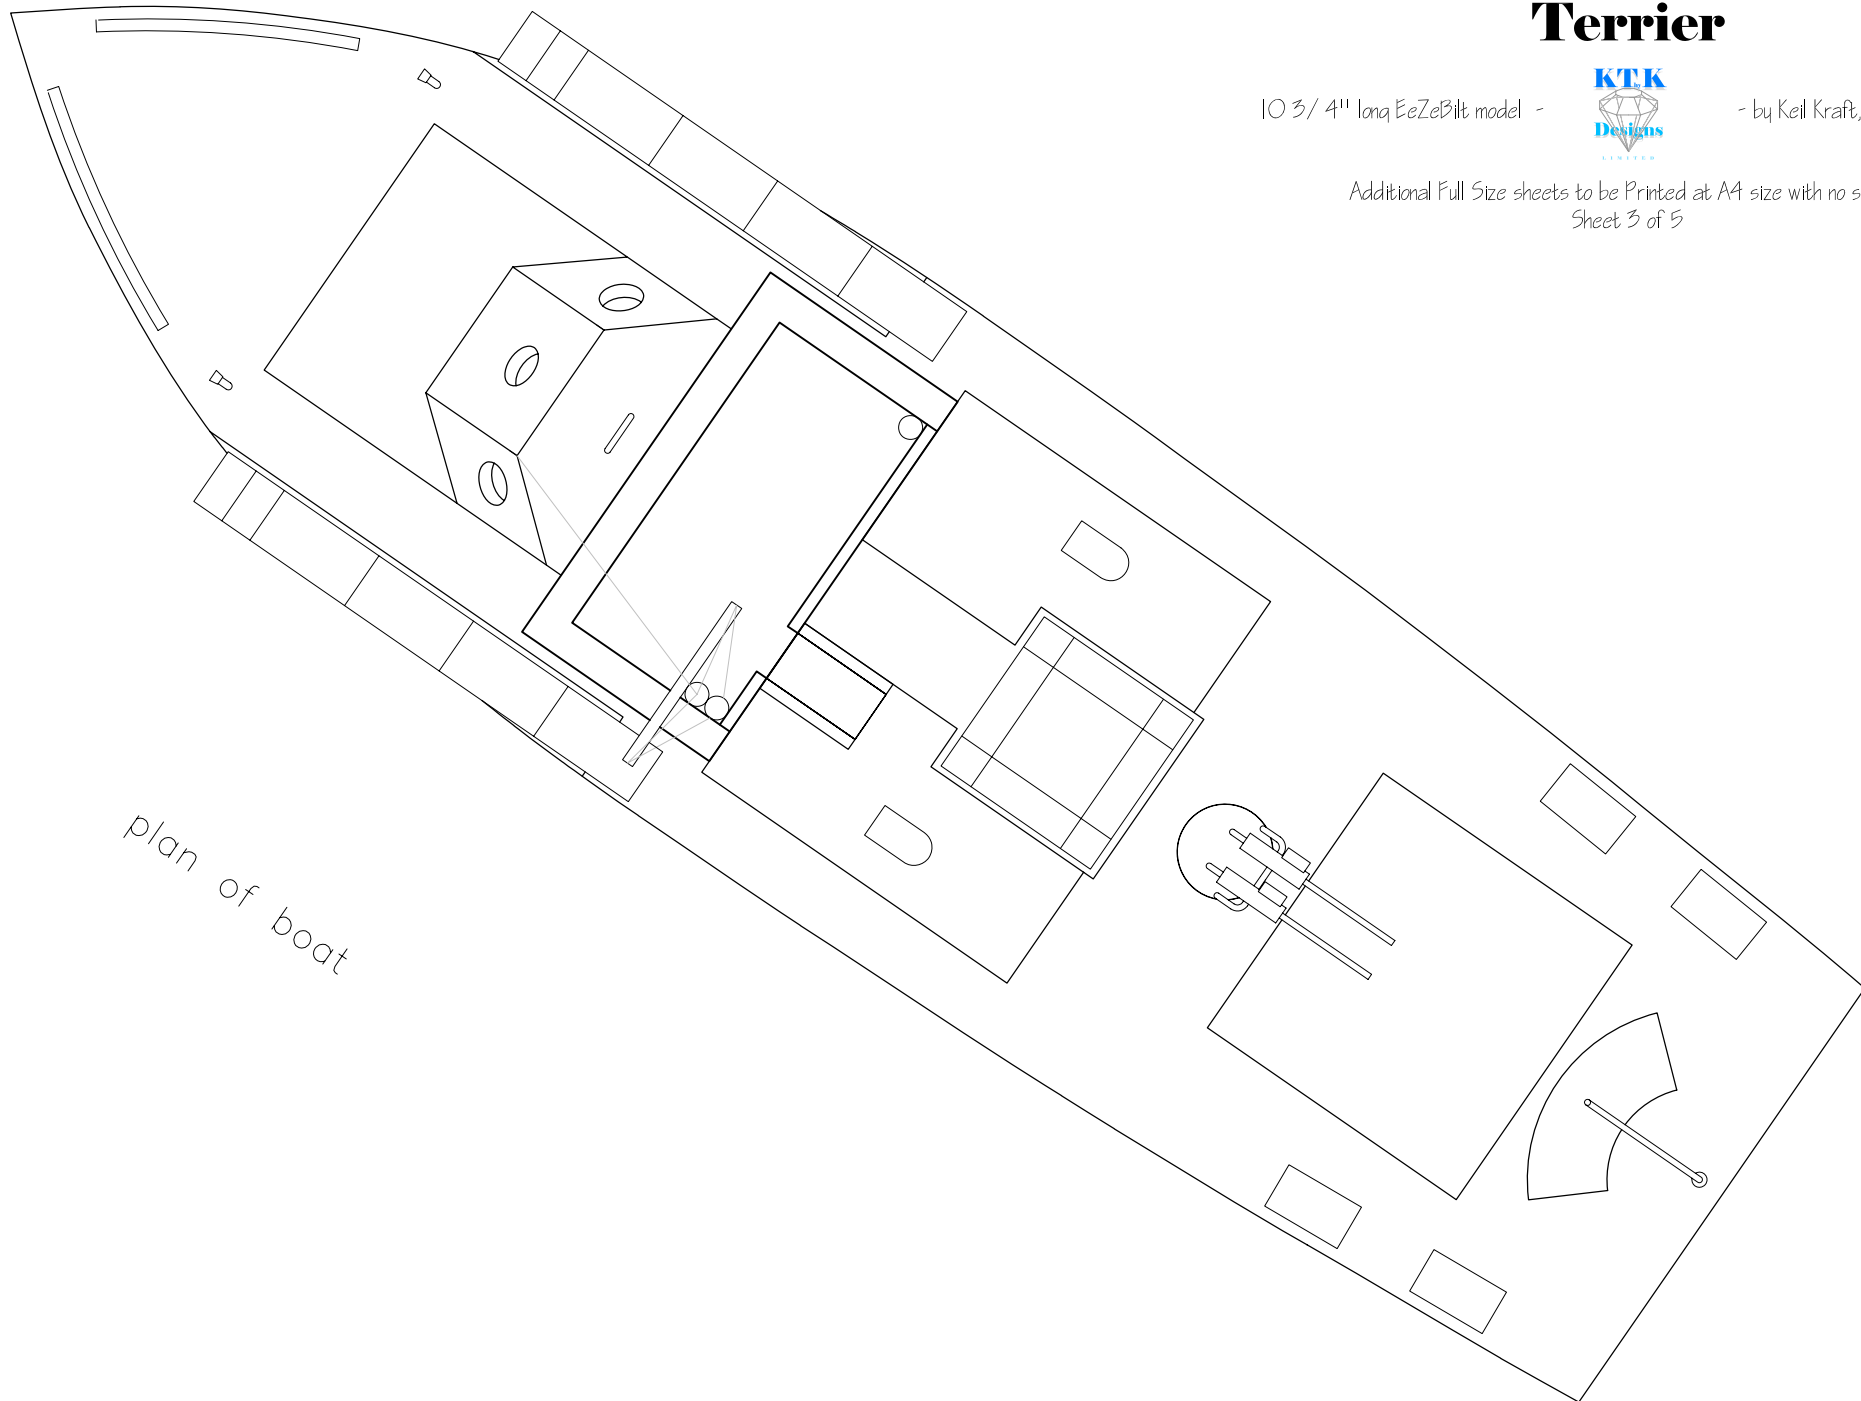

Terrier

10 3/4" long EeZeBilt model -

- by Keil Kraft, England, 1958

Additional Full Size sheets to be Printed at A4 size with no scaling
Sheet 1 of 5

side elevation of boat

Terrier

10 3/4" long EeZeBilt model -

- by Keil Kraft, England, 1958

Additional Full Size sheets to be Printed at A4 size with no scaling
Sheet 2 of 5

sectional elevation at centreline of boat

Terrier

10 3/4" long EeZeBilt model -

- by Keil Kraft, England, 1958

Additional Full Size sheets to be Printed at A4 size with no scaling
Sheet 3 of 5

plan of boat

Terrier

10 3/4" long EeZeBilt model -

- by Keil Kraft, England, 1958

Additional Full Size sheets to be Printed at A4 size with no scaling
Sheet 4 of 5

Terrier

10 3/4" long EeZeBilt model -

- by Keil Kraft, England, 1958

Additional Full Size sheets to be Printed at A4 size with no scaling
Sheet 5 of 5

front & rear views