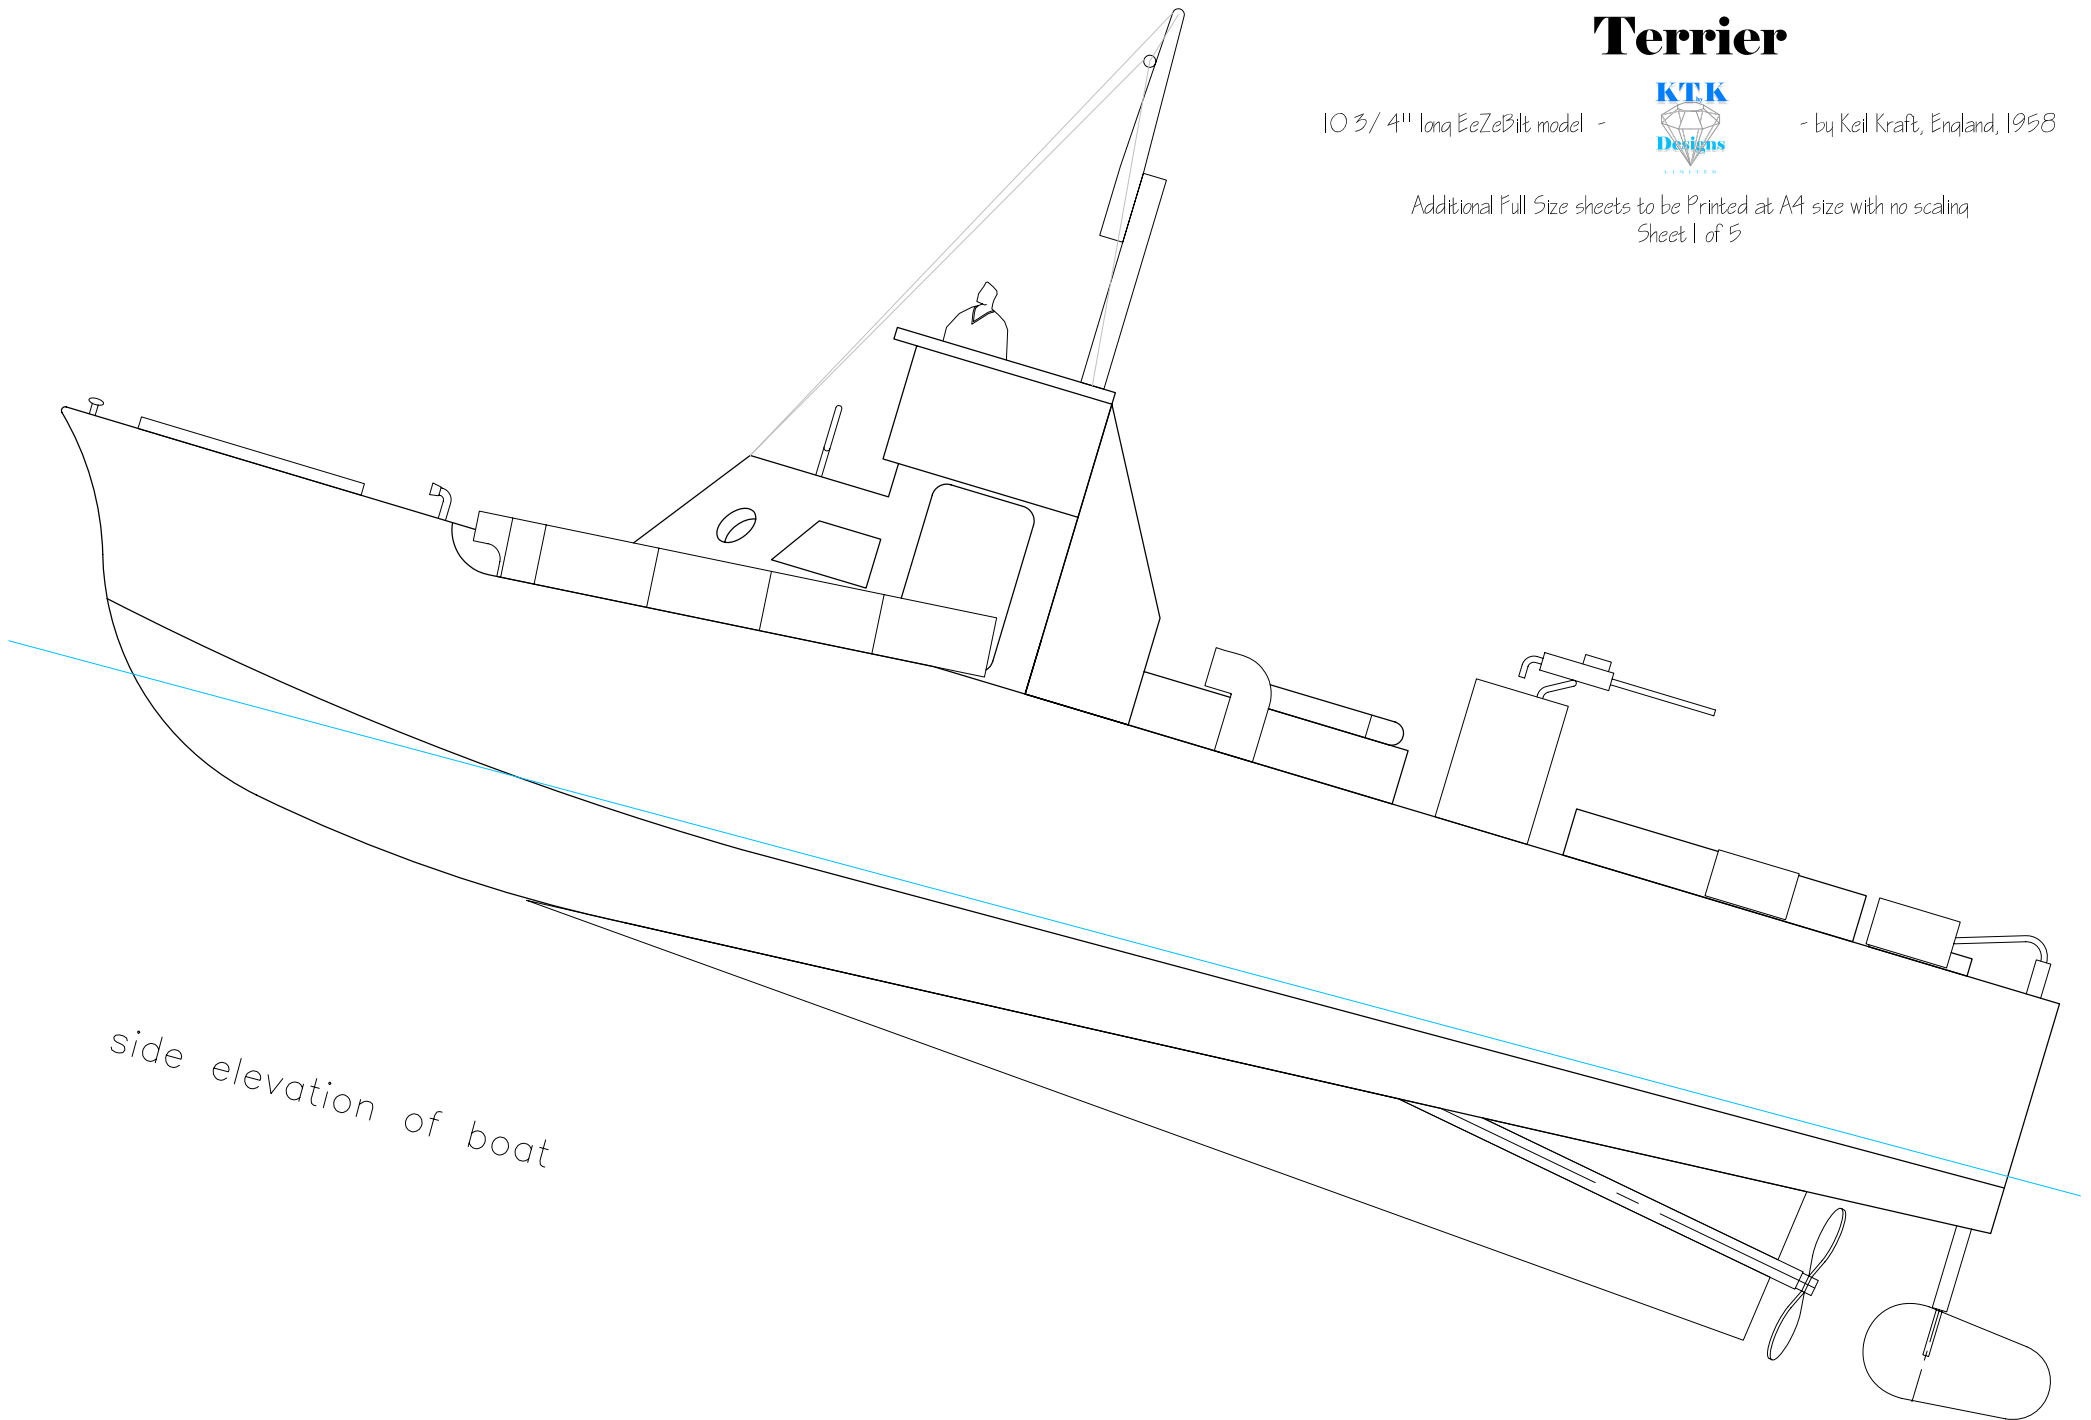

Terrier

10 3/4" long EeZeBilt model -

- by Keil Kraft, England, 1958

Additional Full Size sheets to be Printed at A4 size with no scaling
Sheet 1 of 5

side elevation of boat

Terrier

10 3/4" long EeZeBilt model -

- by Keil Kraft, England, 1958

Additional Full Size sheets to be Printed at A4 size with no scaling
Sheet 2 of 5

sectional elevation at centreline of boat

Terrier

10 3/4" long EeZeBilt model -

- by Keil Kraft, England, 1958

Additional Full Size sheets to be Printed at A4 size with no scaling
Sheet 3 of 5

plan of boat

Terrier

10 3/4" long EeZeBilt model -

- by Keil Kraft, England, 1958

Additional Full Size sheets to be Printed at A4 size with no scaling
Sheet 4 of 5

Terrier

10 3/4" long EeZeBilt model -

- by Keil Kraft, England, 1958

Additional Full Size sheets to be Printed at A4 size with no scaling
Sheet 5 of 5

front & rear views