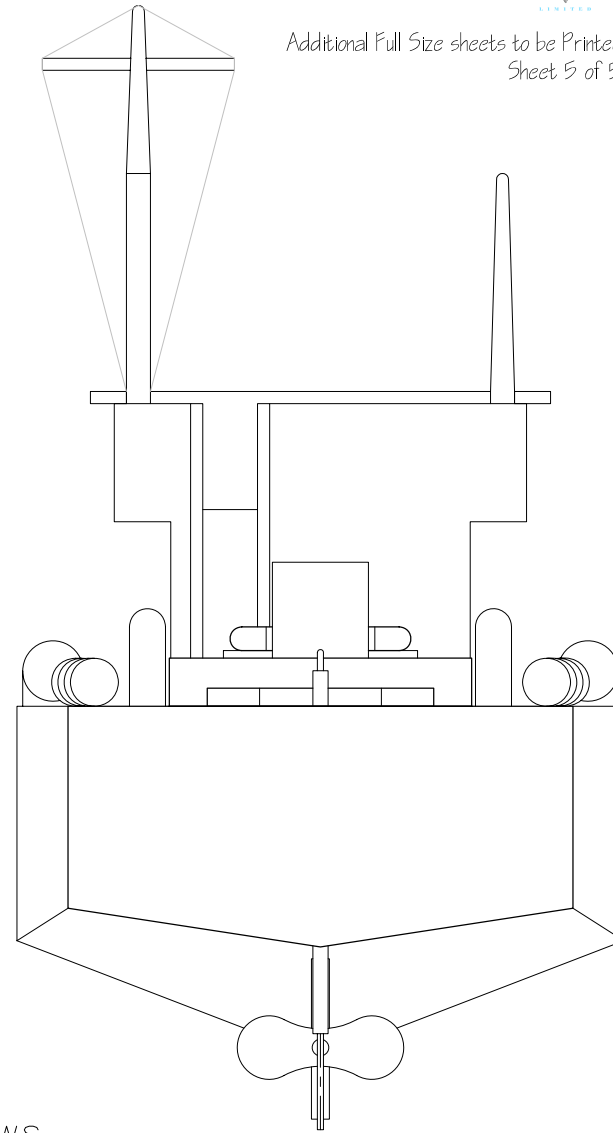

Terrier

10 3/4" long EeZeBilt model -

- by Keil Kraft, England, 1958

Additional Full Size sheets to be Printed at A4 size with no scaling
Sheet 1 of 5

side elevation of boat

Terrier

10 3/4" long EeZeBilt model -

- by Keil Kraft, England, 1958

Additional Full Size sheets to be Printed at A4 size with no scaling
Sheet 2 of 5

sectional elevation at centreline of boat

Terrier

10 3/4" long EeZeBilt model -

- by Keil Kraft, England, 1958

Additional Full Size sheets to be Printed at A4 size with no scaling
Sheet 3 of 5

plan of boat

Terrier

10 3/4" long EeZeBilt model -

- by Keil Kraft, England, 1958

Additional Full Size sheets to be Printed at A4 size with no scaling
Sheet 4 of 5

Terrier

10 3/4" long EeZeBilt model -

- by Keil Kraft, England, 1958

Additional Full Size sheets to be Printed at A4 size with no scaling
Sheet 5 of 5

front & rear views