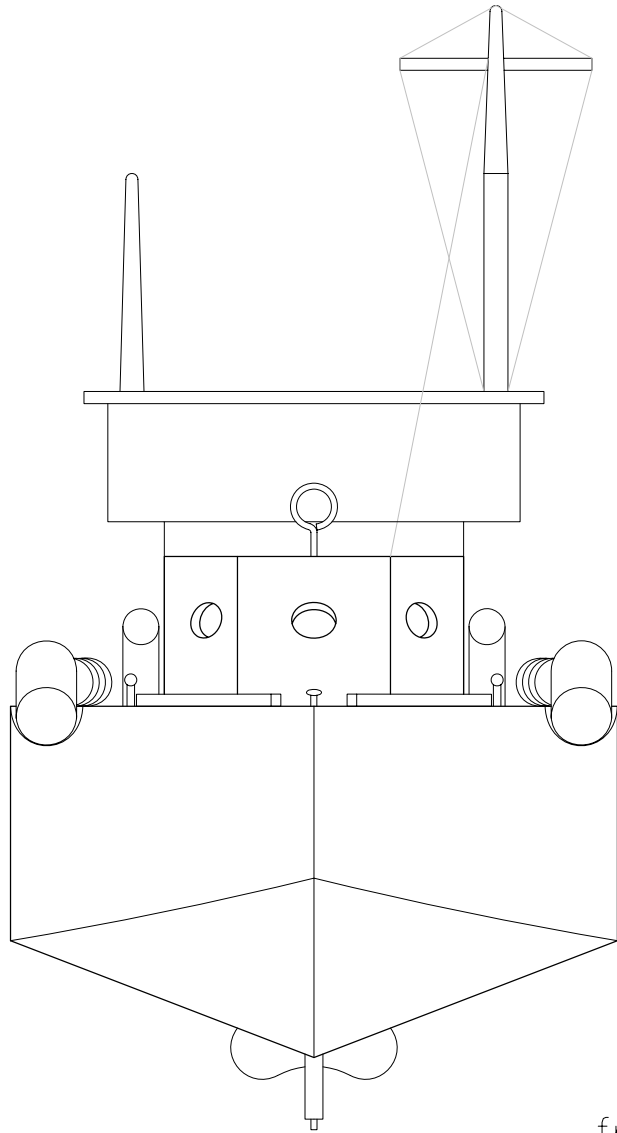

Terrier

10 3/4" long EeZeBilt model -

- by Keil Kraft, England, 1958

Additional Full Size sheets to be Printed at A4 size with no scaling
Sheet 1 of 5

side elevation of boat

Terrier

10 3/4" long EeZeBilt model -

- by Keil Kraft, England, 1958

Additional Full Size sheets to be Printed at A4 size with no scaling
Sheet 2 of 5

sectional elevation at centreline of boat

Terrier

10 3/4" long EeZeBilt model -

- by Keil Kraft, England, 1958

Additional Full Size sheets to be Printed at A4 size with no scaling
Sheet 3 of 5

plan of boat

Terrier

10 3/4" long EeZeBilt model -

- by Keil Kraft, England, 1958

Additional Full Size sheets to be Printed at A4 size with no scaling
Sheet 4 of 5

Terrier

10 3/4" long EeZeBilt model -

- by Keil Kraft, England, 1958

Additional Full Size sheets to be Printed at A4 size with no scaling
Sheet 5 of 5

front & rear views