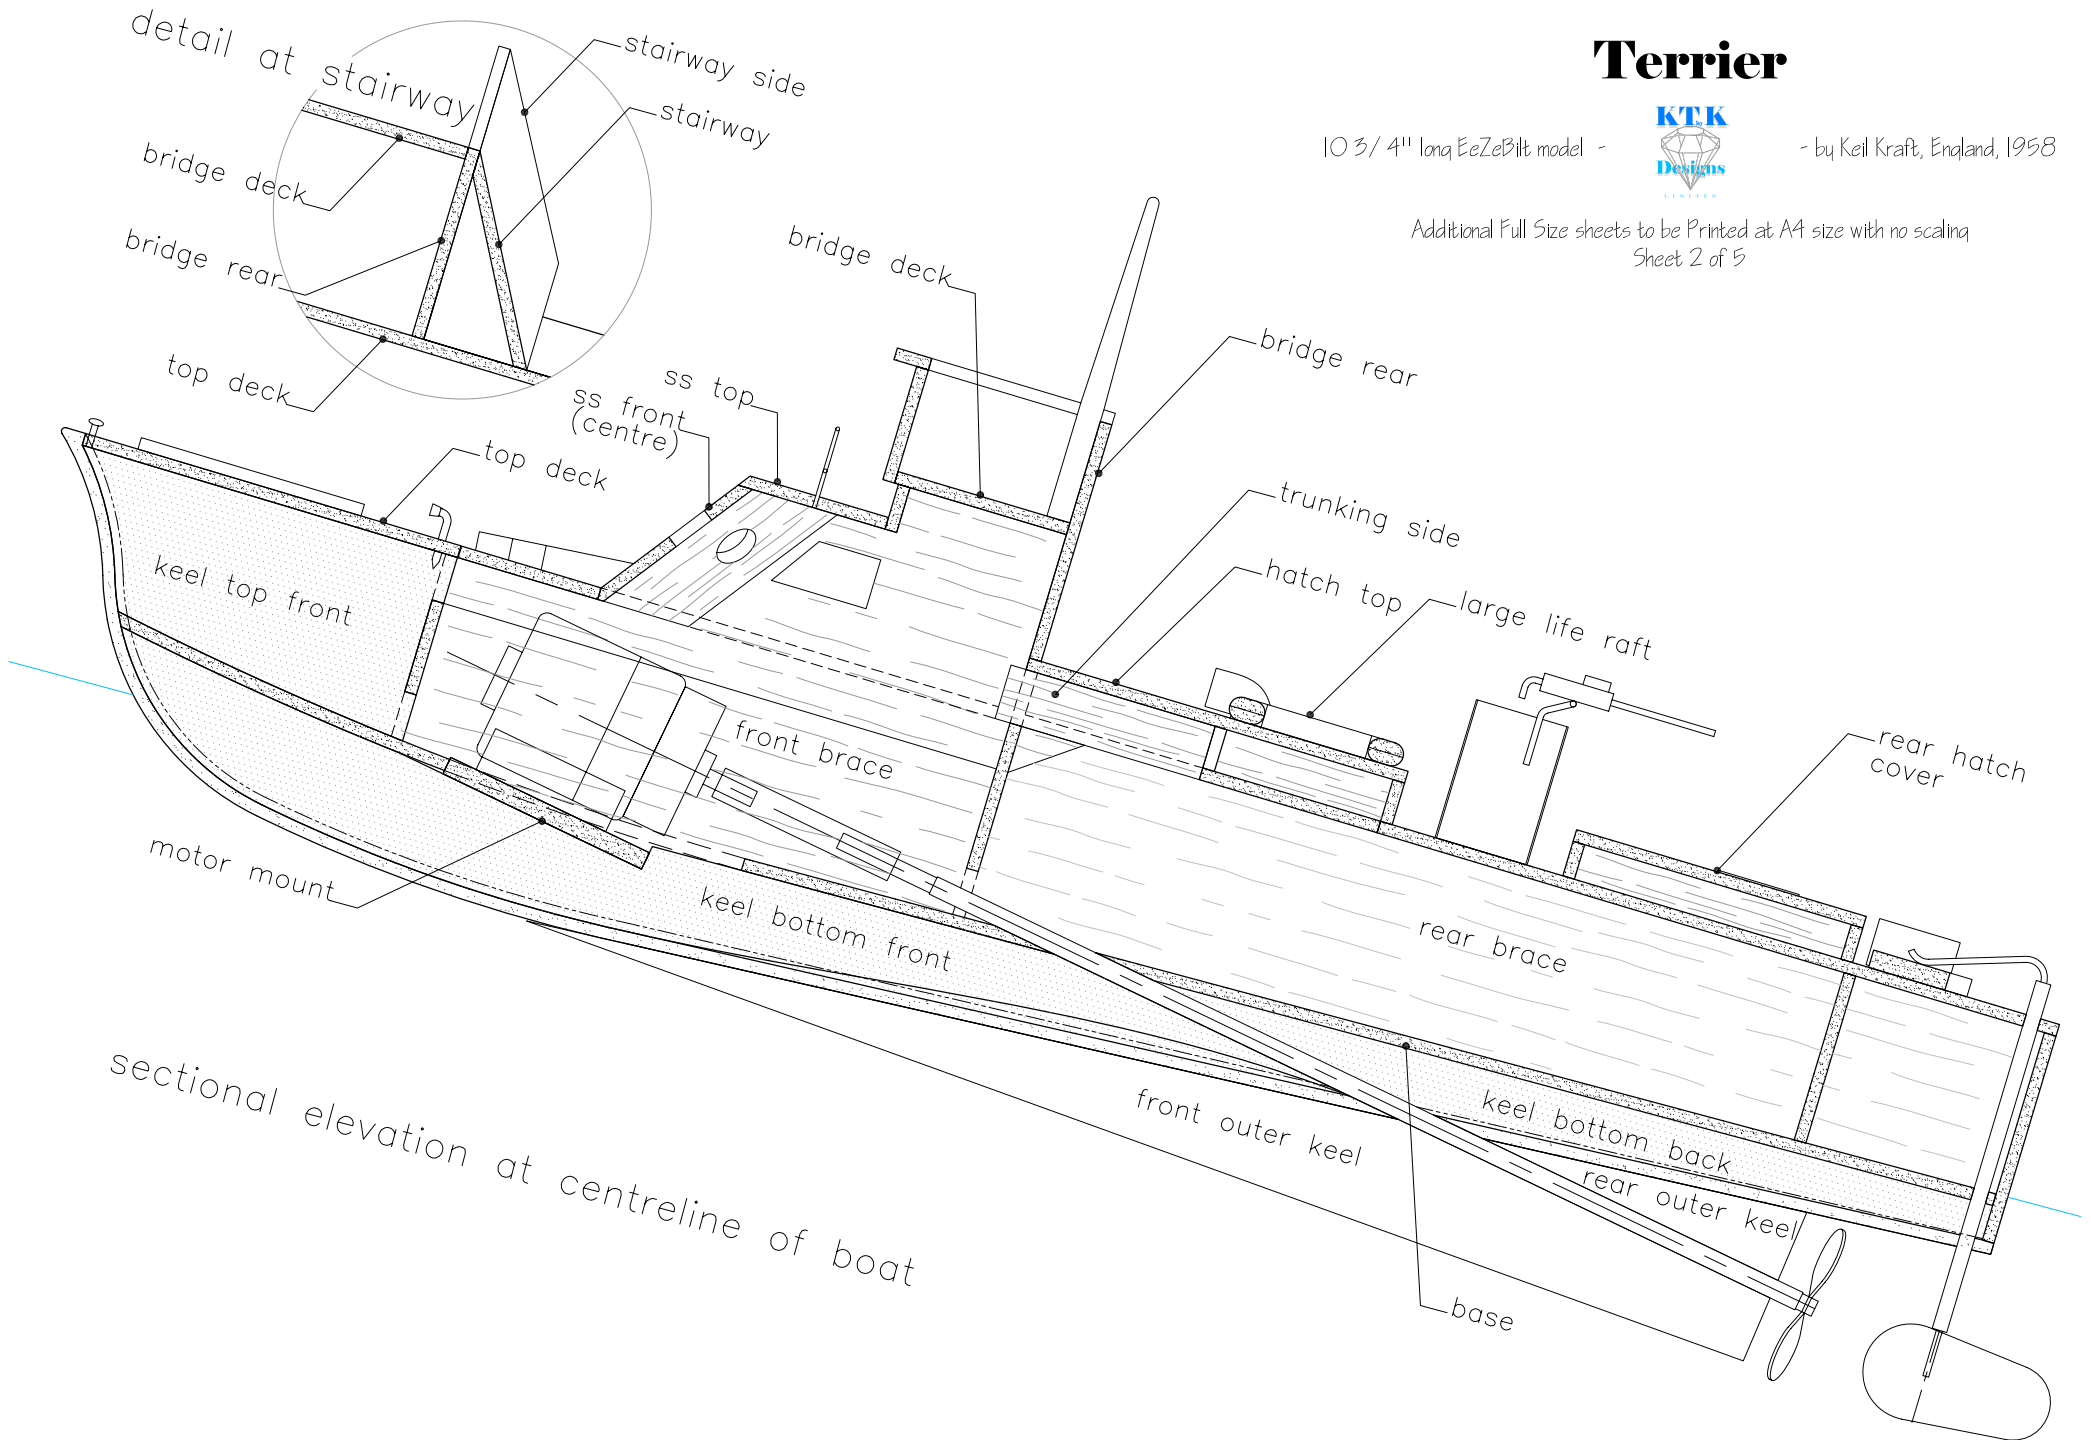

Terrier

10 3/4" long EeZeBilt model -

- by Keil Kraft, England, 1958

Additional Full Size sheets to be Printed at A4 size with no scaling
Sheet 1 of 5

side elevation of boat

Terrier

10 3/4" long EeZeBilt model -

- by Keil Kraft, England, 1958

Additional Full Size sheets to be Printed at A4 size with no scaling
Sheet 2 of 5

sectional elevation at centreline of boat

Terrier

10 3/4" long EeZeBilt model -

- by Keil Kraft, England, 1958

Additional Full Size sheets to be Printed at A4 size with no scaling
Sheet 3 of 5

plan of boat

Terrier

10 3/4" long EeZeBilt model -

- by Keil Kraft, England, 1958

Additional Full Size sheets to be Printed at A4 size with no scaling
Sheet 4 of 5

Terrier

10 3/4" long EeZeBilt model -

- by Keil Kraft, England, 1958

Additional Full Size sheets to be Printed at A4 size with no scaling
Sheet 5 of 5

front & rear views