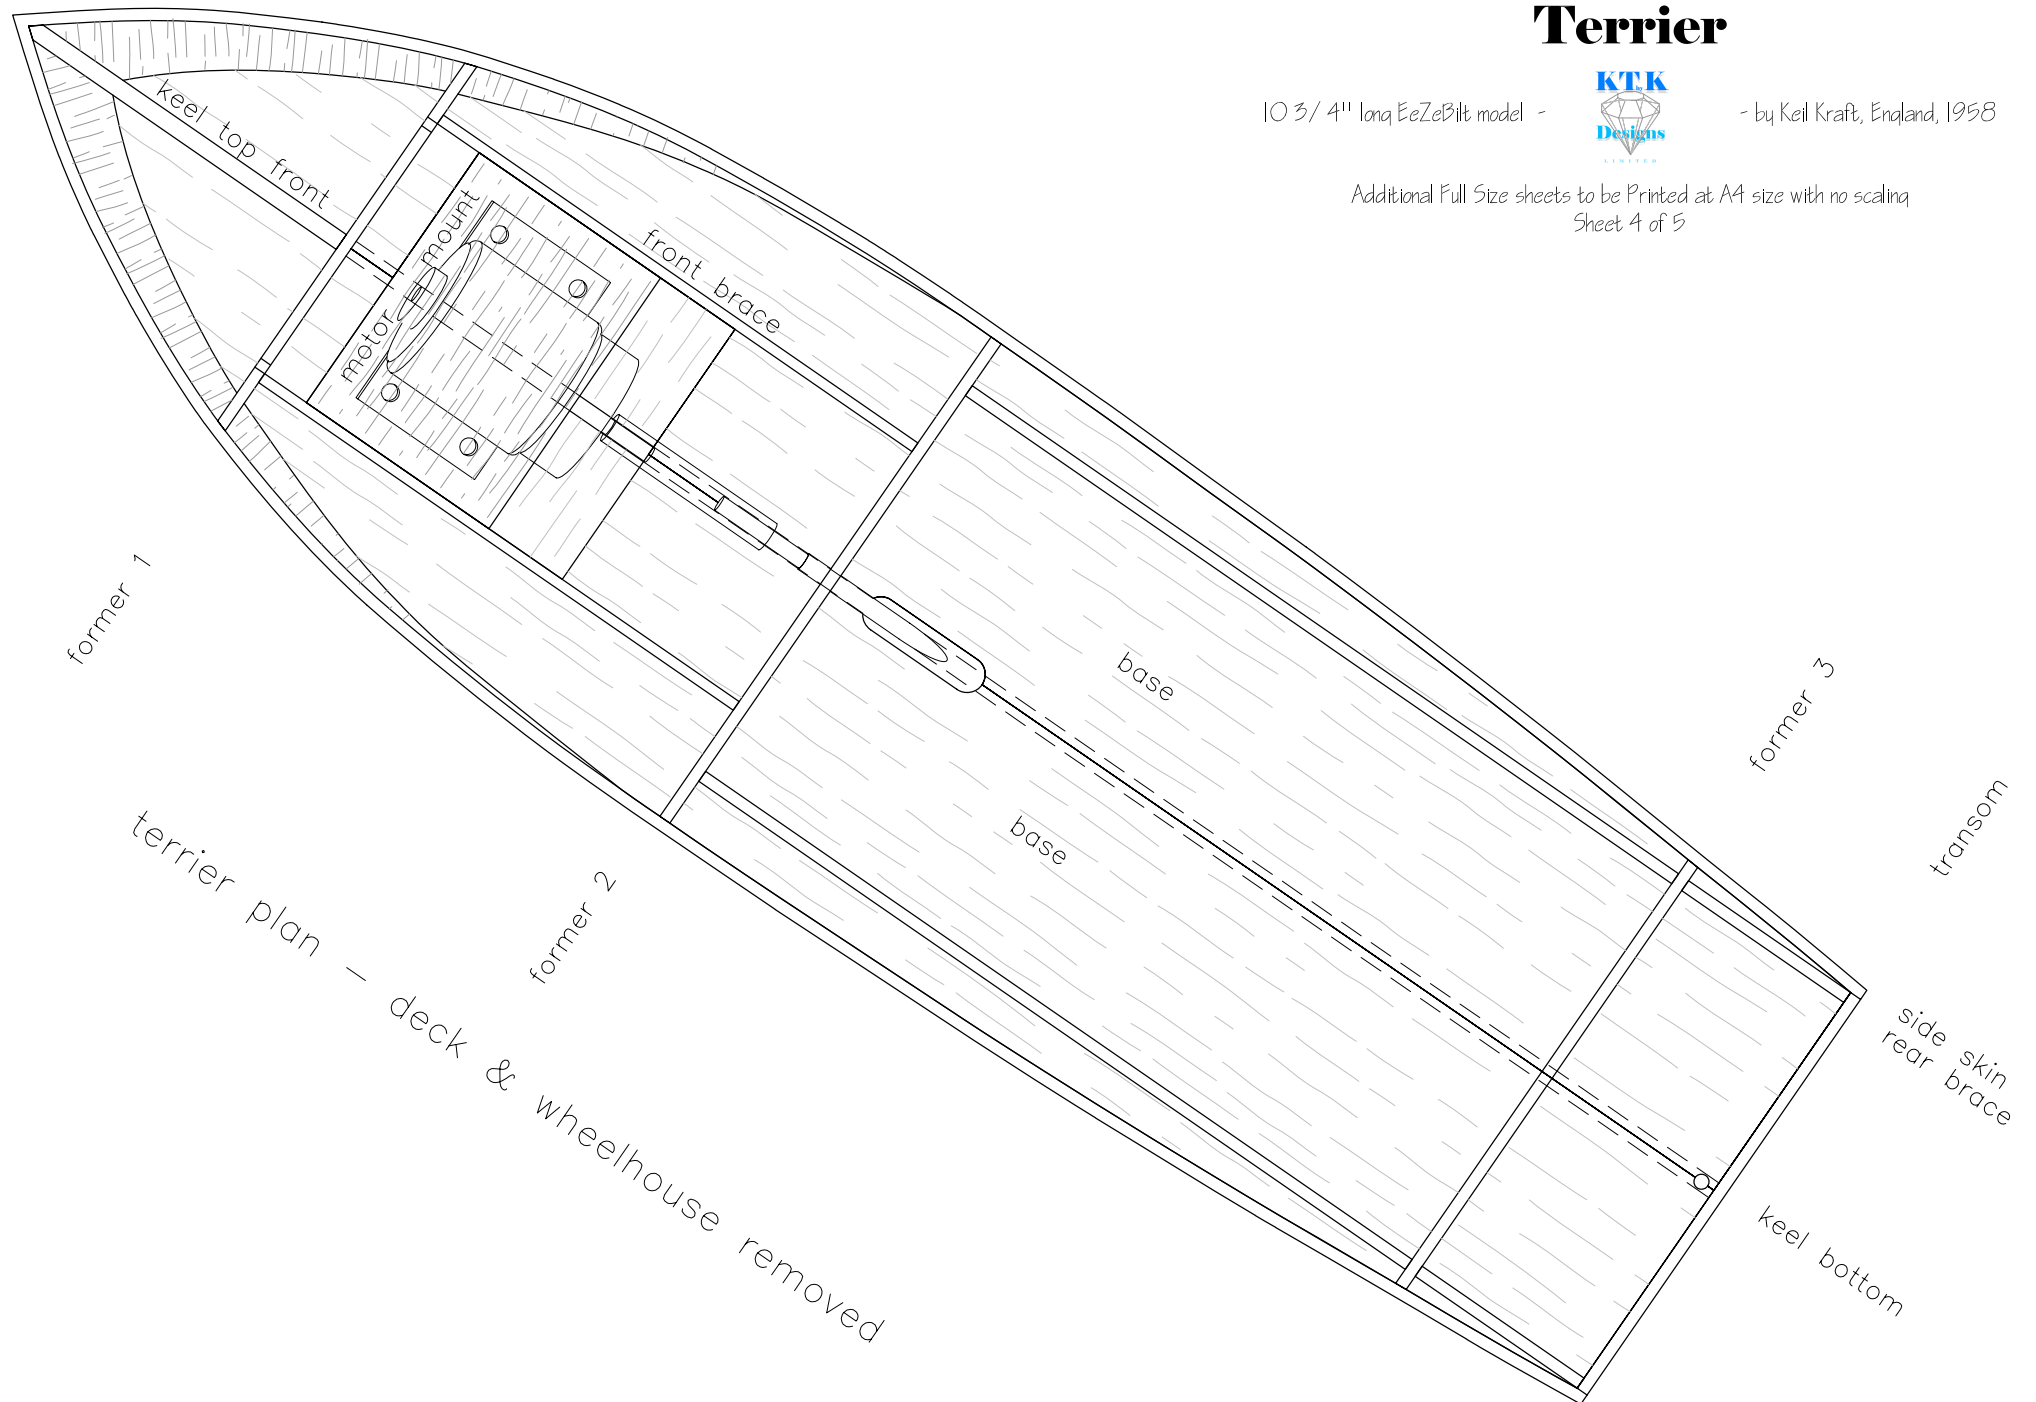

Terrier

10 3/4" long EeZeBilt model -

- by Keil Kraft, England, 1958

Additional Full Size sheets to be Printed at A4 size with no scaling
Sheet 1 of 5

side elevation of boat

Terrier

10 3/4" long EeZeBilt model -

Additional Full Size sheets to be Printed at A4 size with no scaling
Sheet 3 of 5

plan of boat

Terrier

10 3/4" long EeZeBilt model -

- by Keil Kraft, England, 1958

Additional Full Size sheets to be Printed at A4 size with no scaling
Sheet 4 of 5

Terrier

10 3/4" long EeZeBilt model -

- by Keil Kraft, England, 1958

Additional Full Size sheets to be Printed at A4 size with no scaling
Sheet 5 of 5

front & rear views