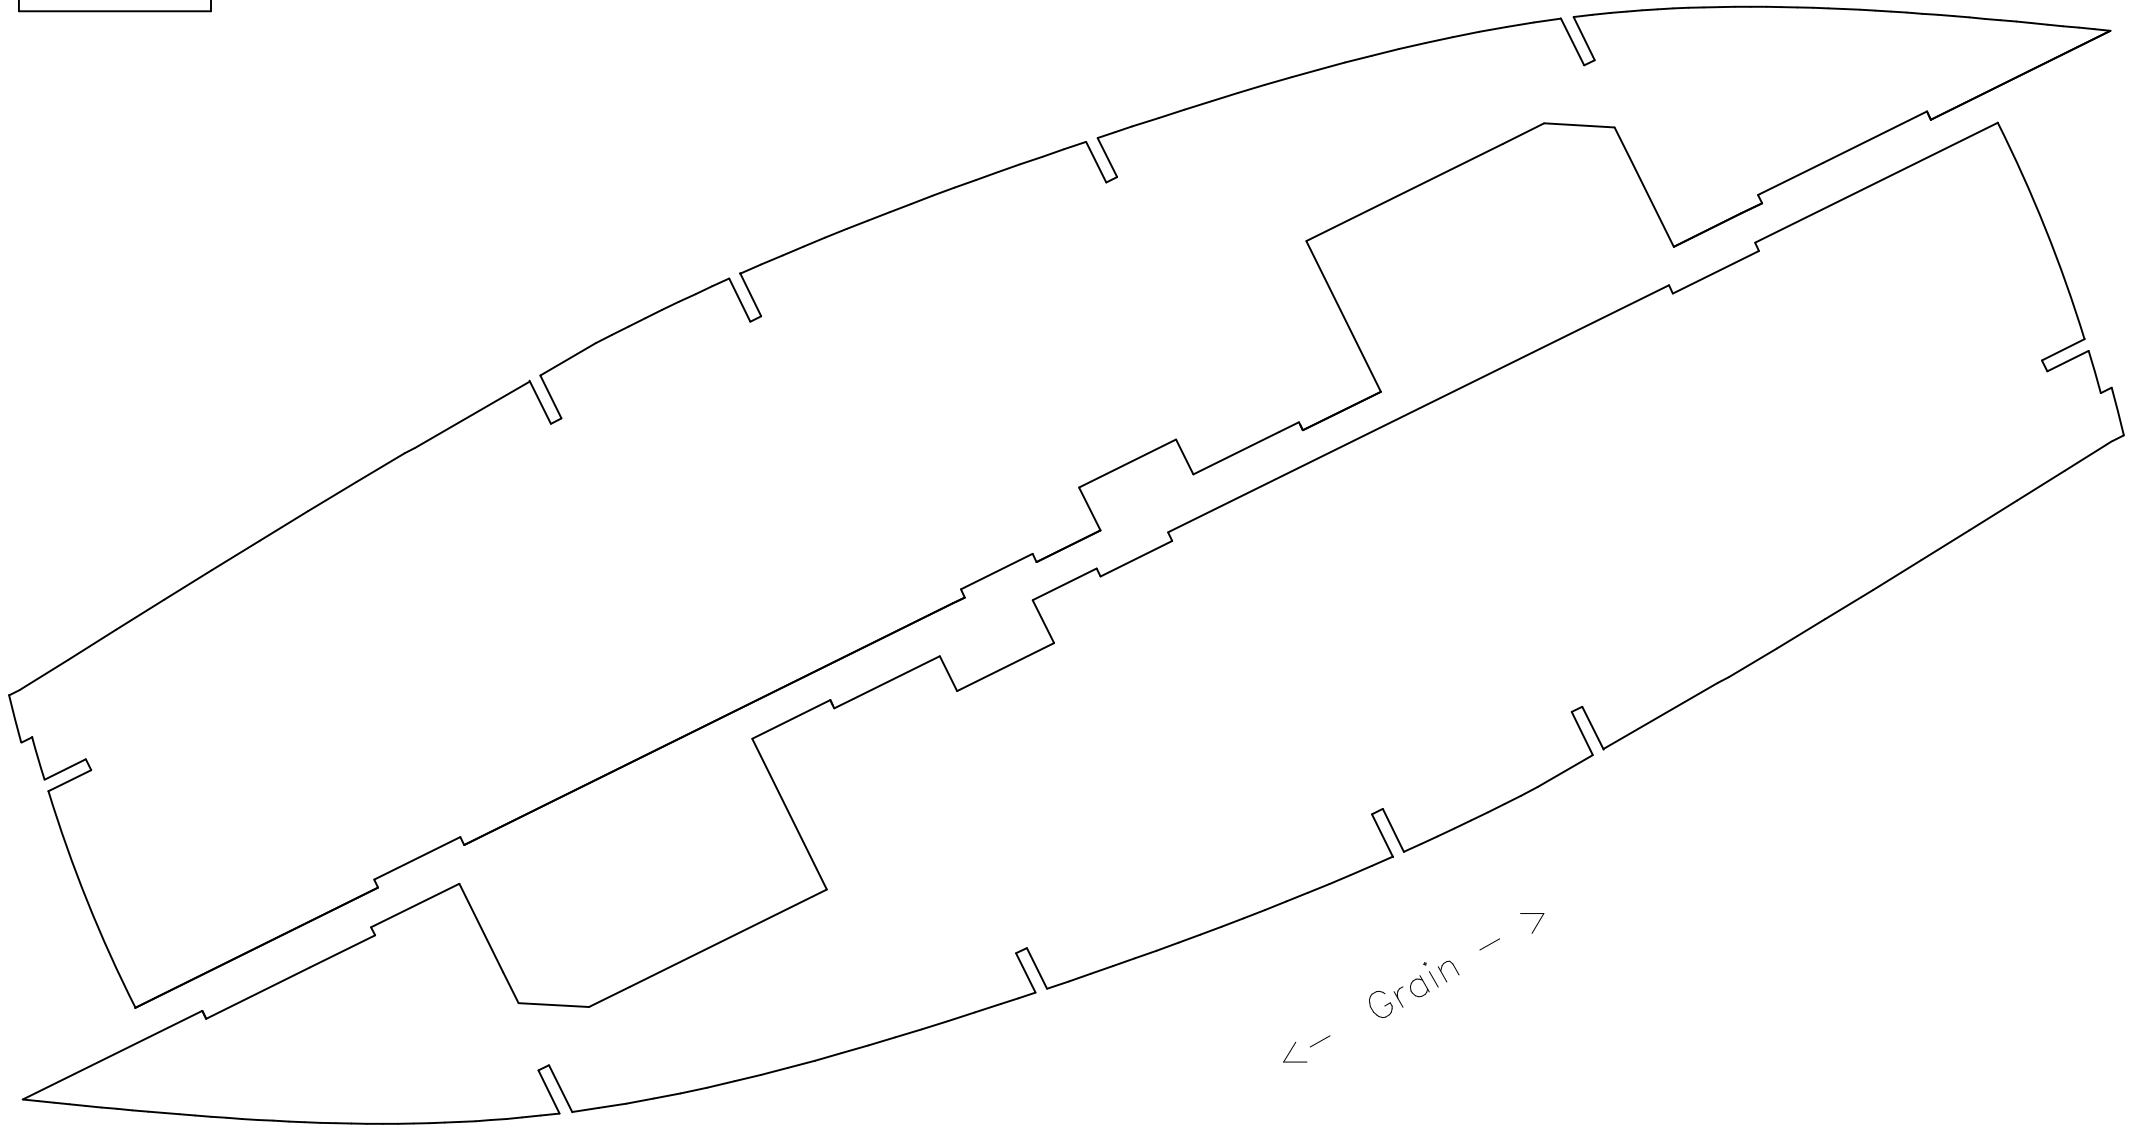

Tamar Panel 1 – Hull Base
1/16" sheet hard balsa

1 inch

← Grain →