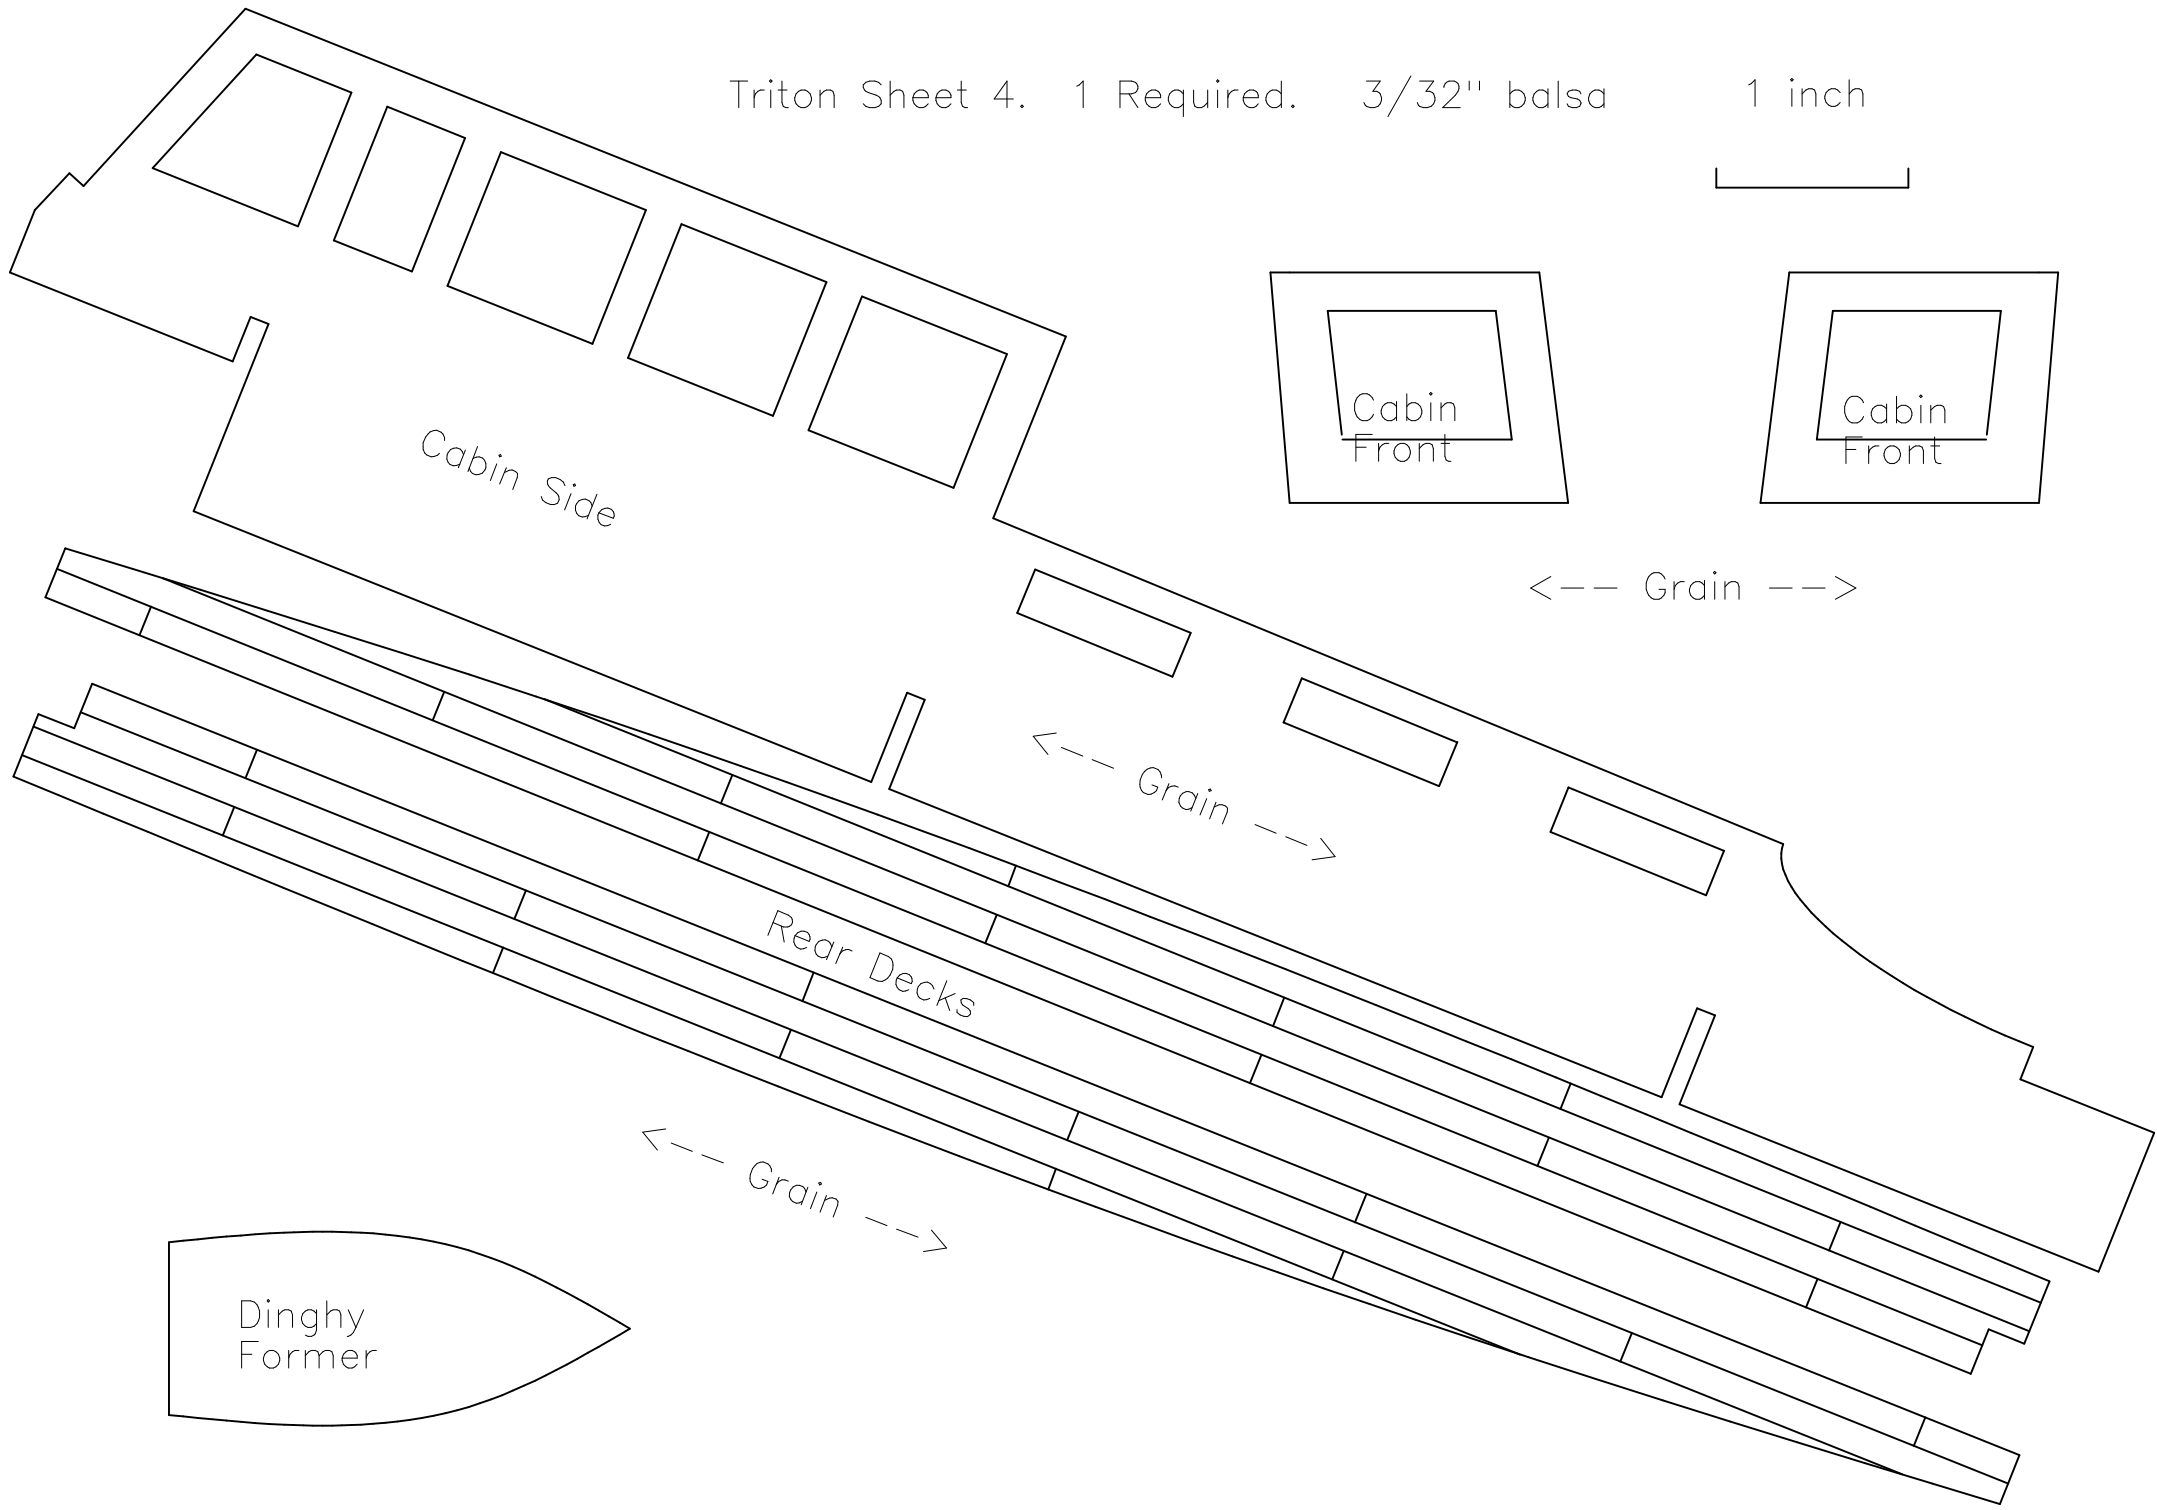

Triton Sheet 4. 1 Required. 3/32" balsa

1 inch

Cabin Side

Cabin Front

Cabin Front

<--- Grain --->

<--- Grain --->

Rear Decks

<--- Grain --->

Dinghy Former